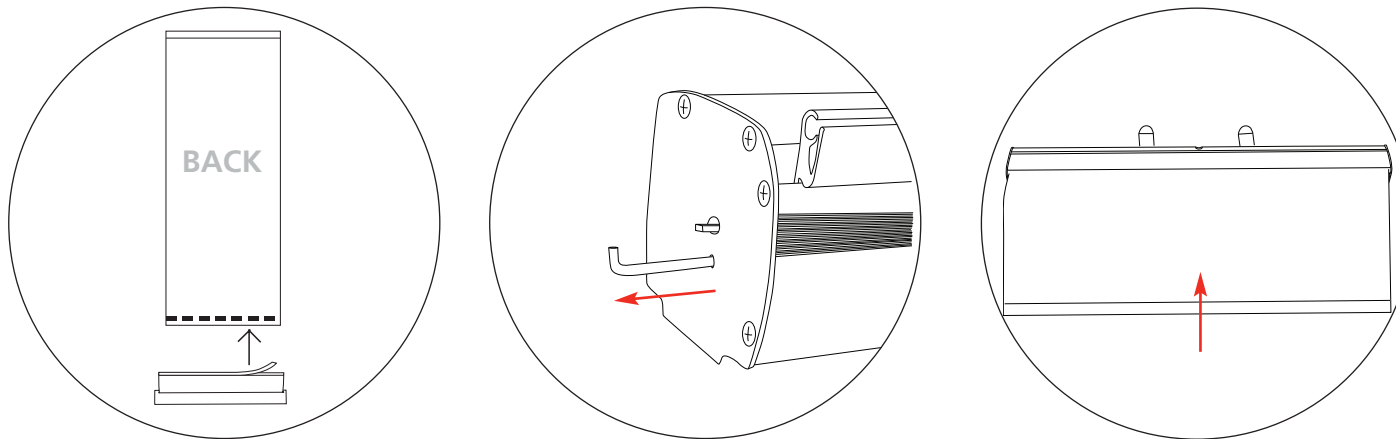

Bottom Graphic Attachment