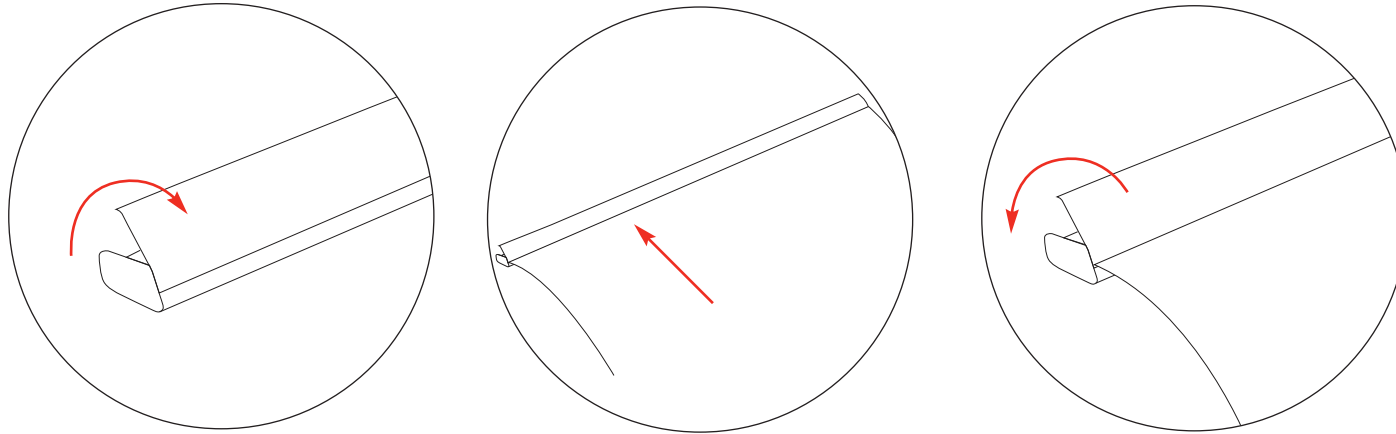

- 3kg 800mm
- 2.4kg 850mm
- 3.5kg 1000mm
- 4.5kg 1200mm
- 5kg 1500mm

We are continually improving and modifying our product range and reserve the right to vary the specifications without prior notice. All dimensions and weights quoted are approximate and we accept no responsibility for variance. E&OE.

## Snap Top Rail Attachment

## Bottom Graphic Attachment